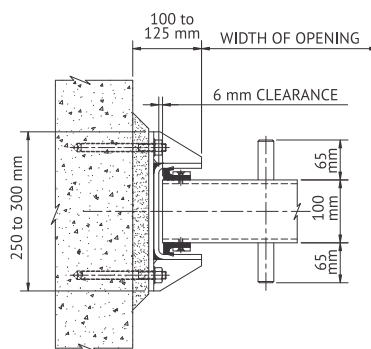

SERIES: A-412