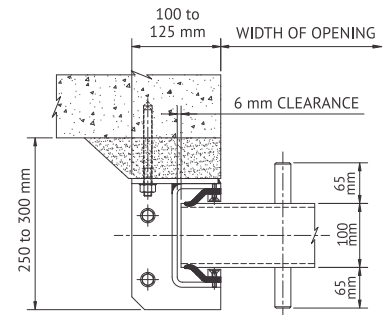

SERIES: A - 411 / 412 / 413 DRAWINGS

FRONT VIEW

SIDE VIEW

BOTTOM SEALING ARRANGEMENT

LIP-GLIDE™ FRAME MOUNTED SEALING ARRANGEMENT

SERIES: A-411

SERIES: A-412

SERIES: A-413

LOG MOUNTED SEALING ARRANGEMENT

SERIES: A-411

SERIES: A-412

SERIES: A-413