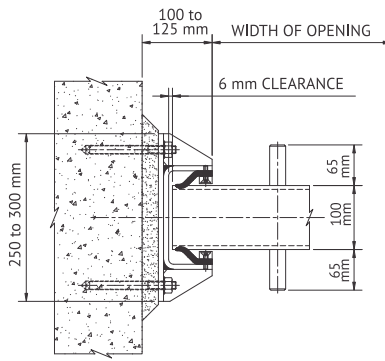

SERIES: A - 411 / 412 / 413 DRAWINGS

FRONT VIEW

SIDE VIEW

BOTTOM SEALING ARRANGEMENT

LIP-GLIDE™ FRAME MOUNTED SEALING ARRANGEMENT

SERIES: A-411

SERIES: A-412

SERIES: A-413