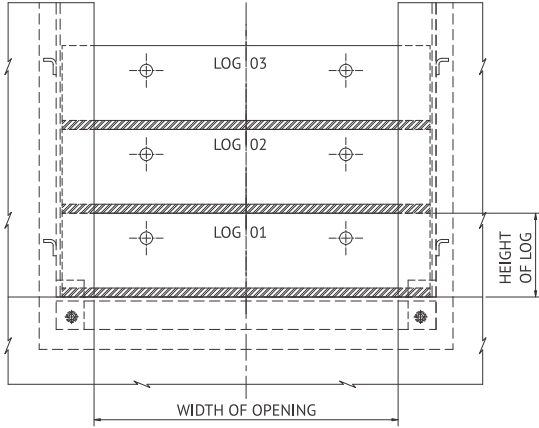

SERIES: A - 411 / 412 / 413 DRAWINGS

FRONT VIEW

SIDE VIEW

BOTTOM SEALING ARRANGEMENT

LIP-GLIDE™ FRAME MOUNTED SEALING ARRANGEMENT

SERIES: A-411

SERIES: A-412

SERIES: A-413

LOG MOUNTED SEALING ARRANGEMENT

SERIES: A-411

SERIES: A-412

SERIES: A-413