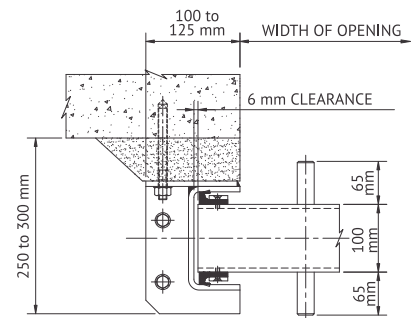

SERIES: A - 411 / 412 / 413 DRAWINGS

FRONT VIEW

SIDE VIEW

BOTTOM SEALING ARRANGEMENT

LIP-GLIDE™ FRAME MOUNTED SEALING ARRANGEMENT

SERIES: A-411

SERIES: A-412

SERIES: A-413

LOG MOUNTED SEALING ARRANGEMENT

SERIES: A-411

SERIES: A-412

SERIES: A-413